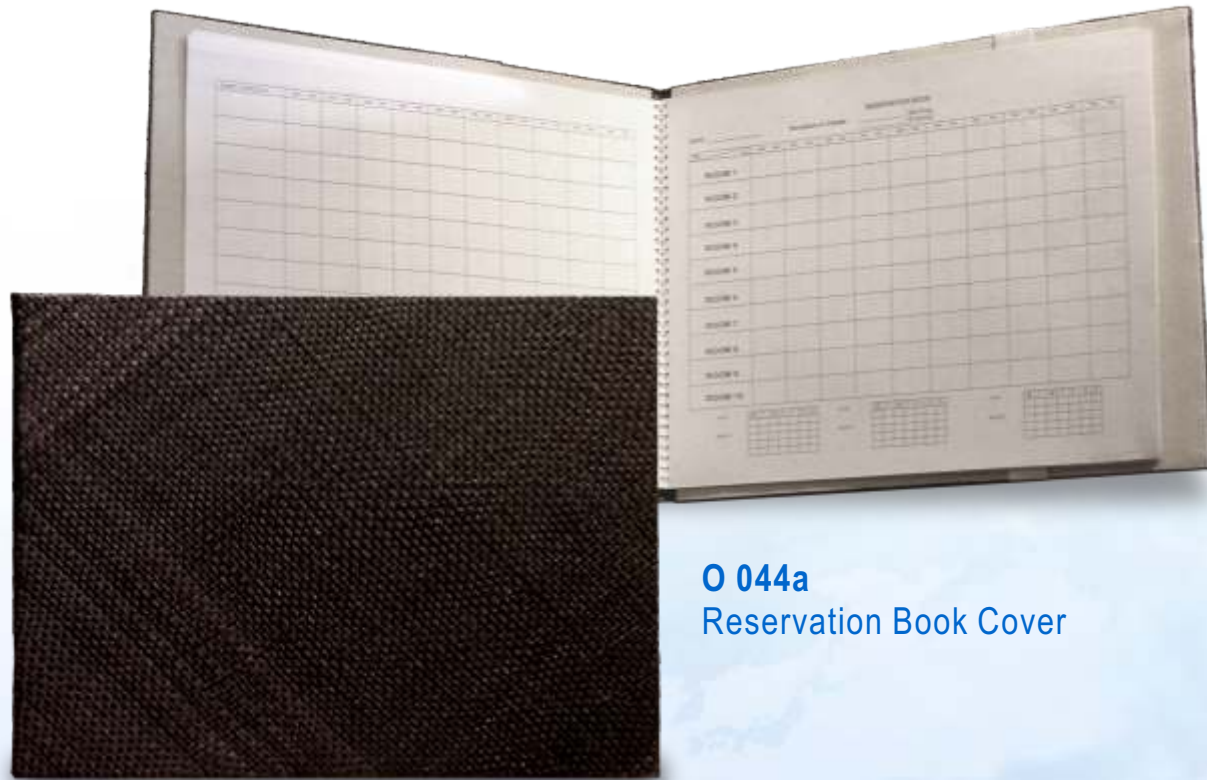

# ACCESSORIES

**O 044**  
Reservation Book 31 days

**O 044a**  
Reservation Book Cover

**F 014**  
Book Holder  
50 x 23 x H 18 cm  
Wood Color: Espresso