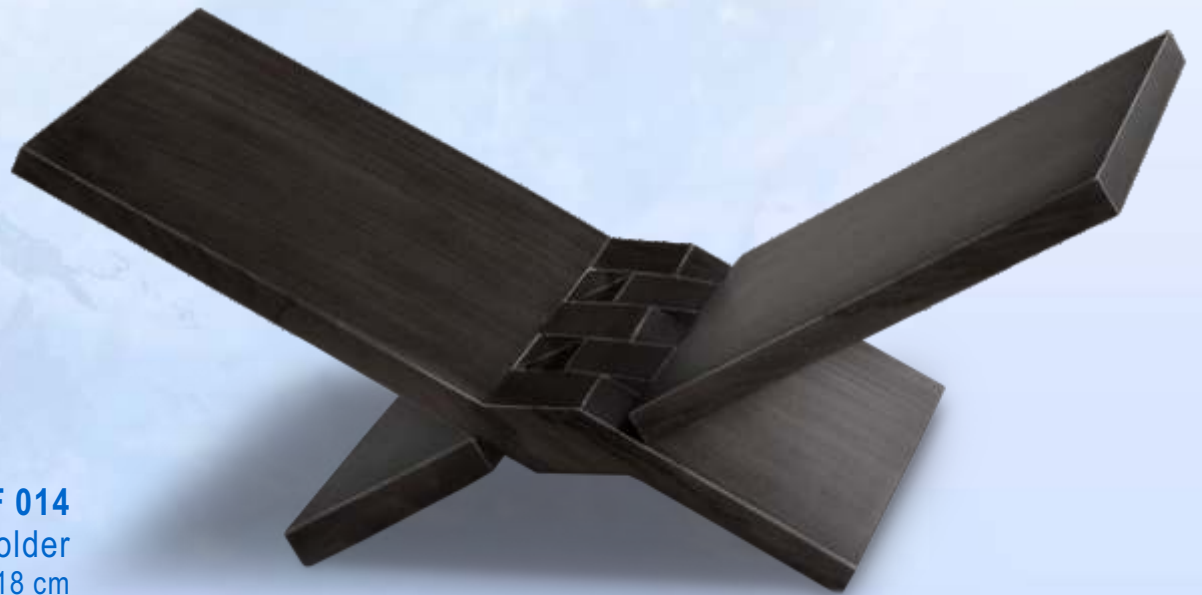

O 044c
Menu Folder

F 014
Book Holder
50 x 23 x H 18 cm
Wood Color: Espresso