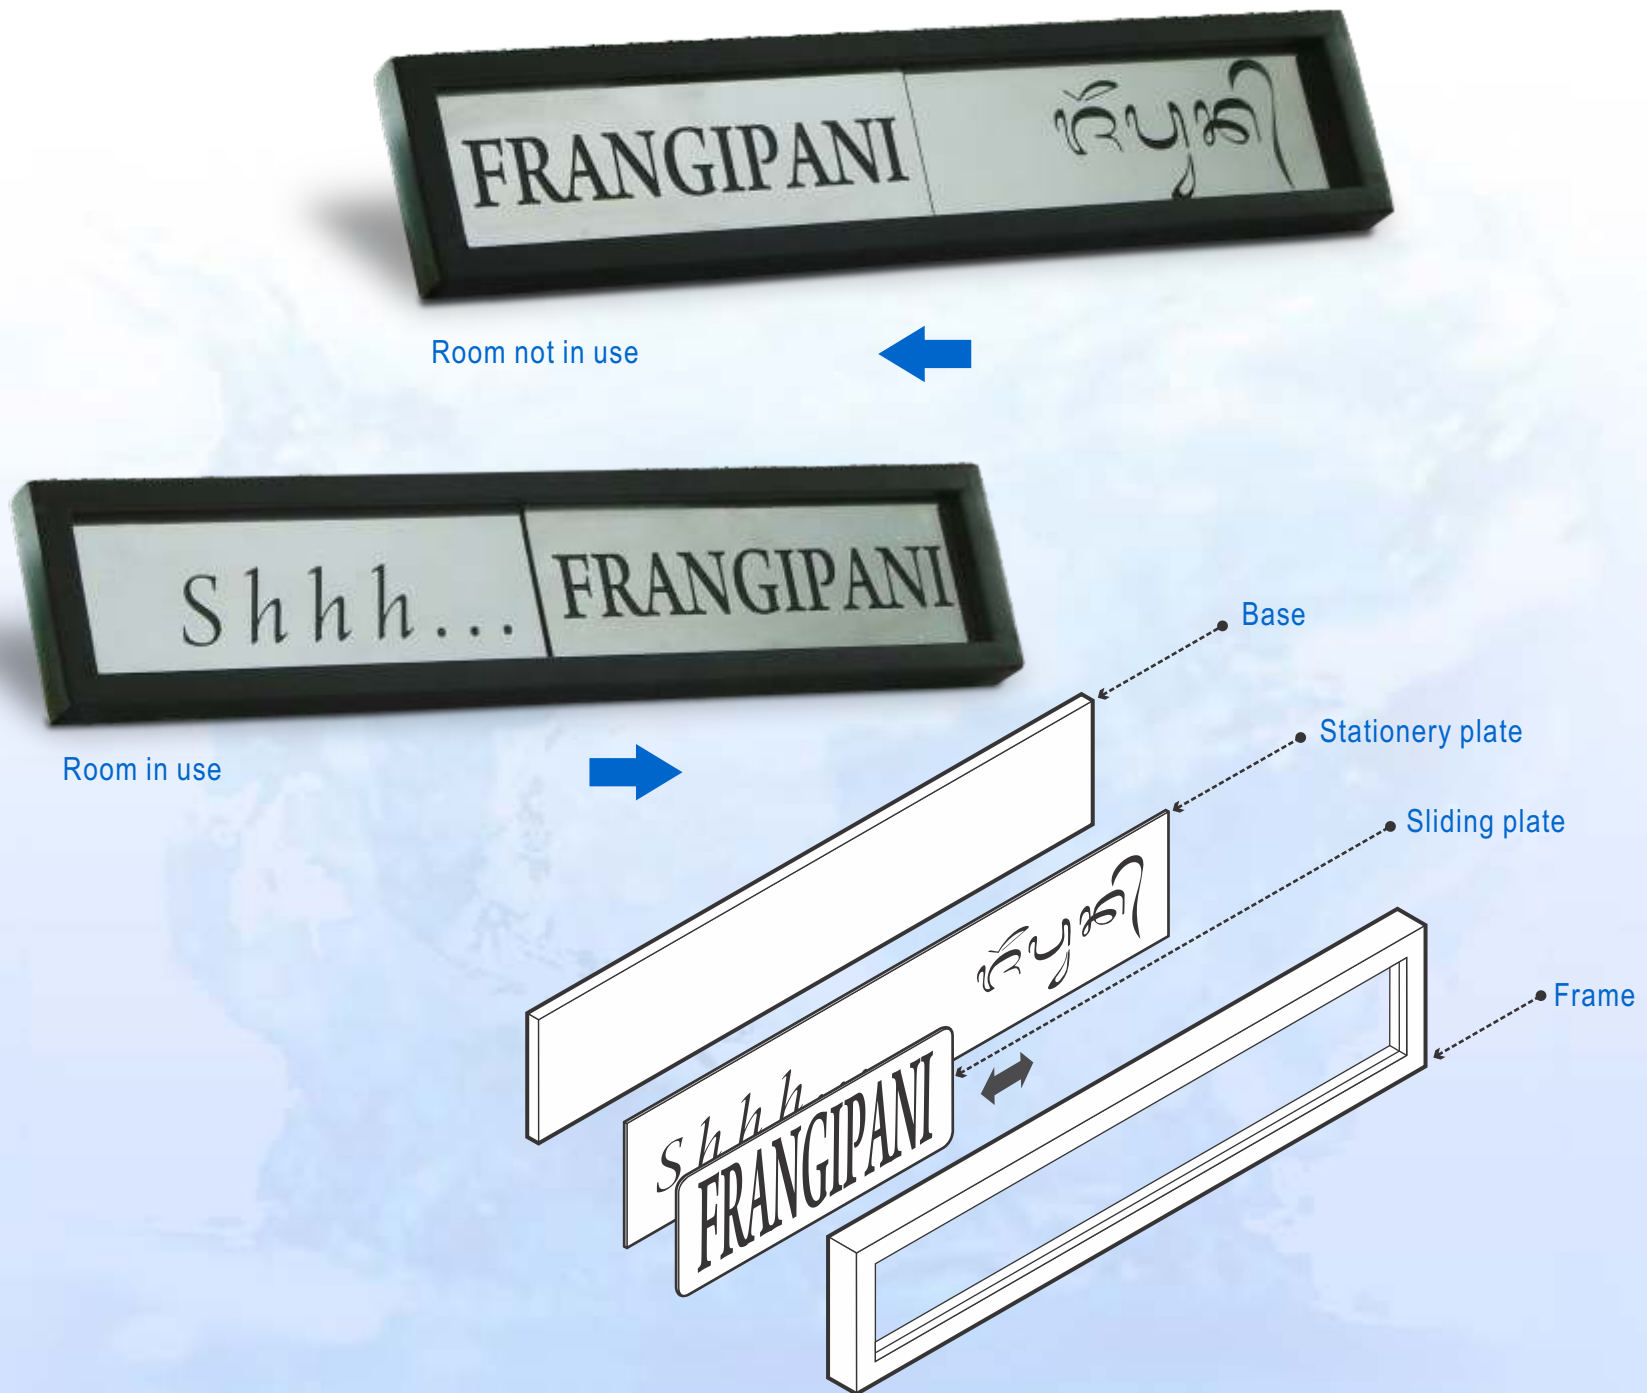

# ACCESSORIES

**O 016**  
Do Not Disturb Carved  
20 x 12 cm

**O 016a**

**O 016b**

**O 016c**

# ACCESSORIES

O 016d  
Signage DND  
30.2 x 1.5 x 6.05 cm

# ACCESSORIES

Size (Approximately):

- a. D= 25.8 cm, H= 13.5 cm
- b. D= 21.8 cm, H= 10.5 cm
- c. D= 18 cm, H= 9.5 cm

**O 054a**  
Singing Bowl Set

**O 019**  
Chime Bell  
21.5 x 6 x H 3.5 cm  
Wood Color: Macchiato