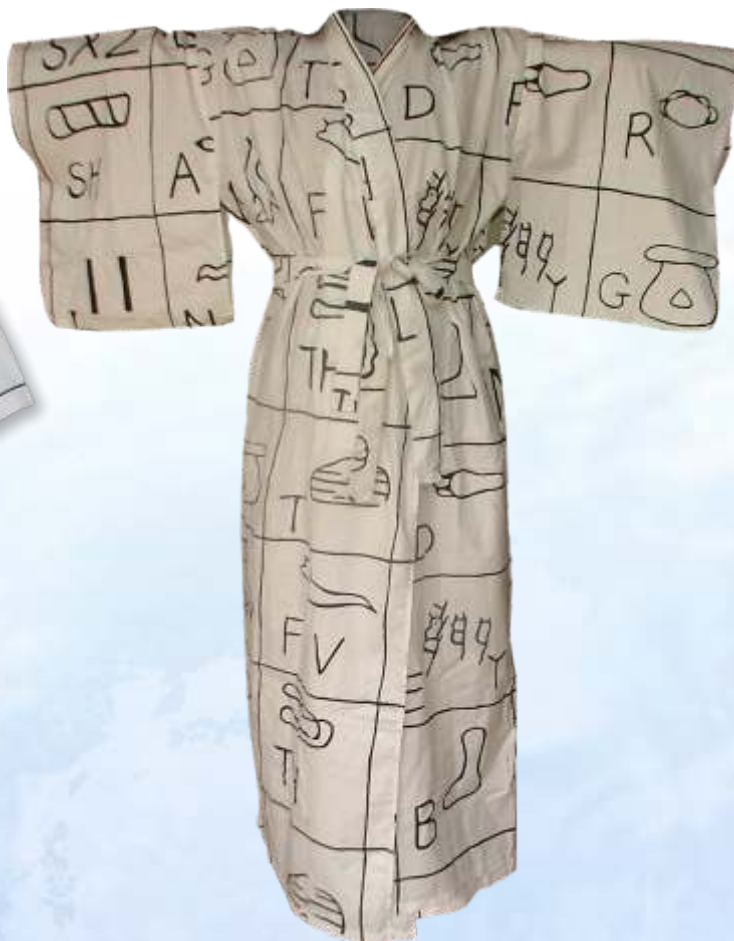

O 029d
Kimono Yukata
Bamboo Fibre