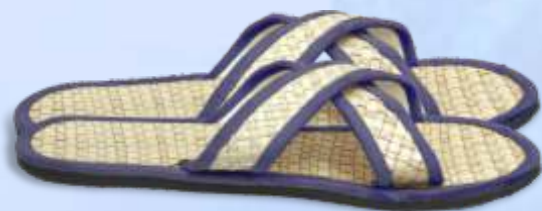

L 013d
Beach Towel
Bamboo Fibre
175 x 90 cm

L 013e
Bath Mat
Bamboo Fibre
75 x 50 cm

L 013a
Face Towel
Bamboo Fibre
30 x 30 cm

L 013f
Face Mitt
Bamboo Fibre
20 x 15 cm

L 012
Sarong
Bamboo Fibre
with Hand Painting Batik
200 x 115 cm

All motif are optional.

Sarong personalized to your design.

O 029c
Kimono Waffle Sponge
100% cotton

O 029d
Kimono Yukata
Bamboo Fibre

O 029a
Kimono Batik
Bamboo Fibre

L 017a
Pandan Slippers

L 017b
Slippers

L 016a
Spa Therapist Uniform
(T-Shirt with Embroidery Logo Bamboo Fibre)